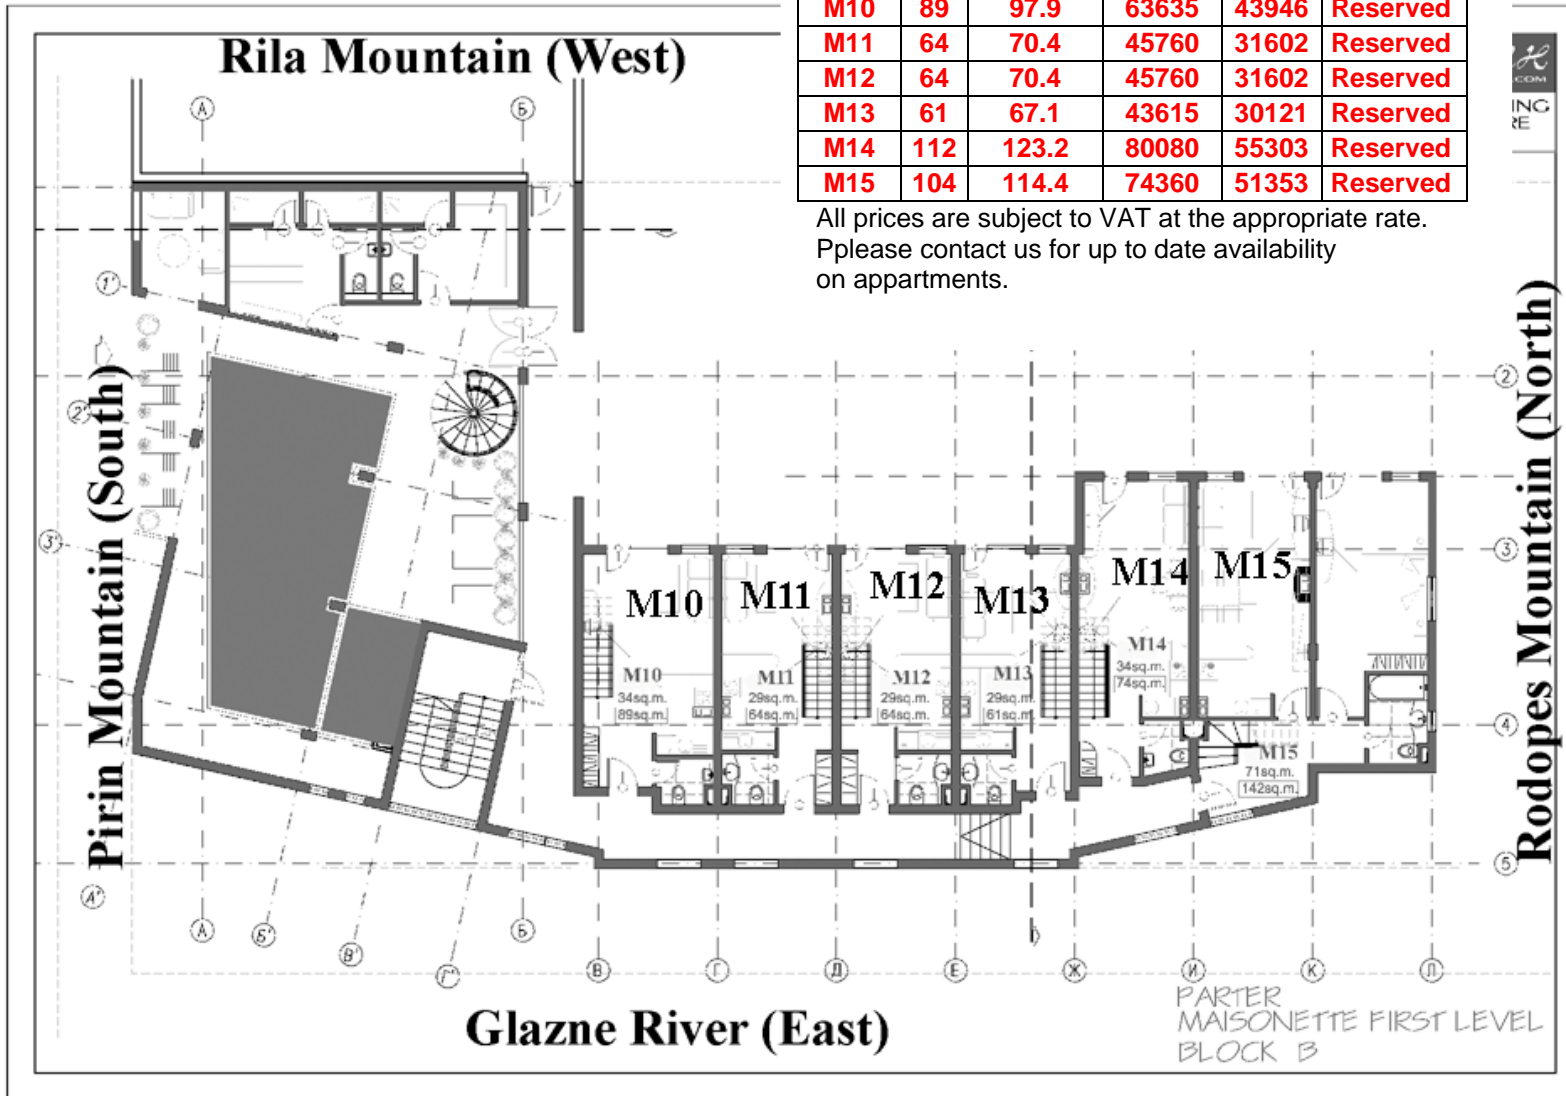

Parter Wing B Maisonette Floor I (Two floor Apartment)					
Maisonette	sq m	Including Common Area	Euro	GBP	Availability
M10	89	97.9	63635	43946	Reserved
M11	64	70.4	45760	31602	Reserved
M12	64	70.4	45760	31602	Reserved
M13	61	67.1	43615	30121	Reserved
M14	112	123.2	80080	55303	Reserved
M15	104	114.4	74360	51353	Reserved

All prices are subject to VAT at the appropriate rate.
Please contact us for up to date availability on apartments.

Rodopes Mountain (North)