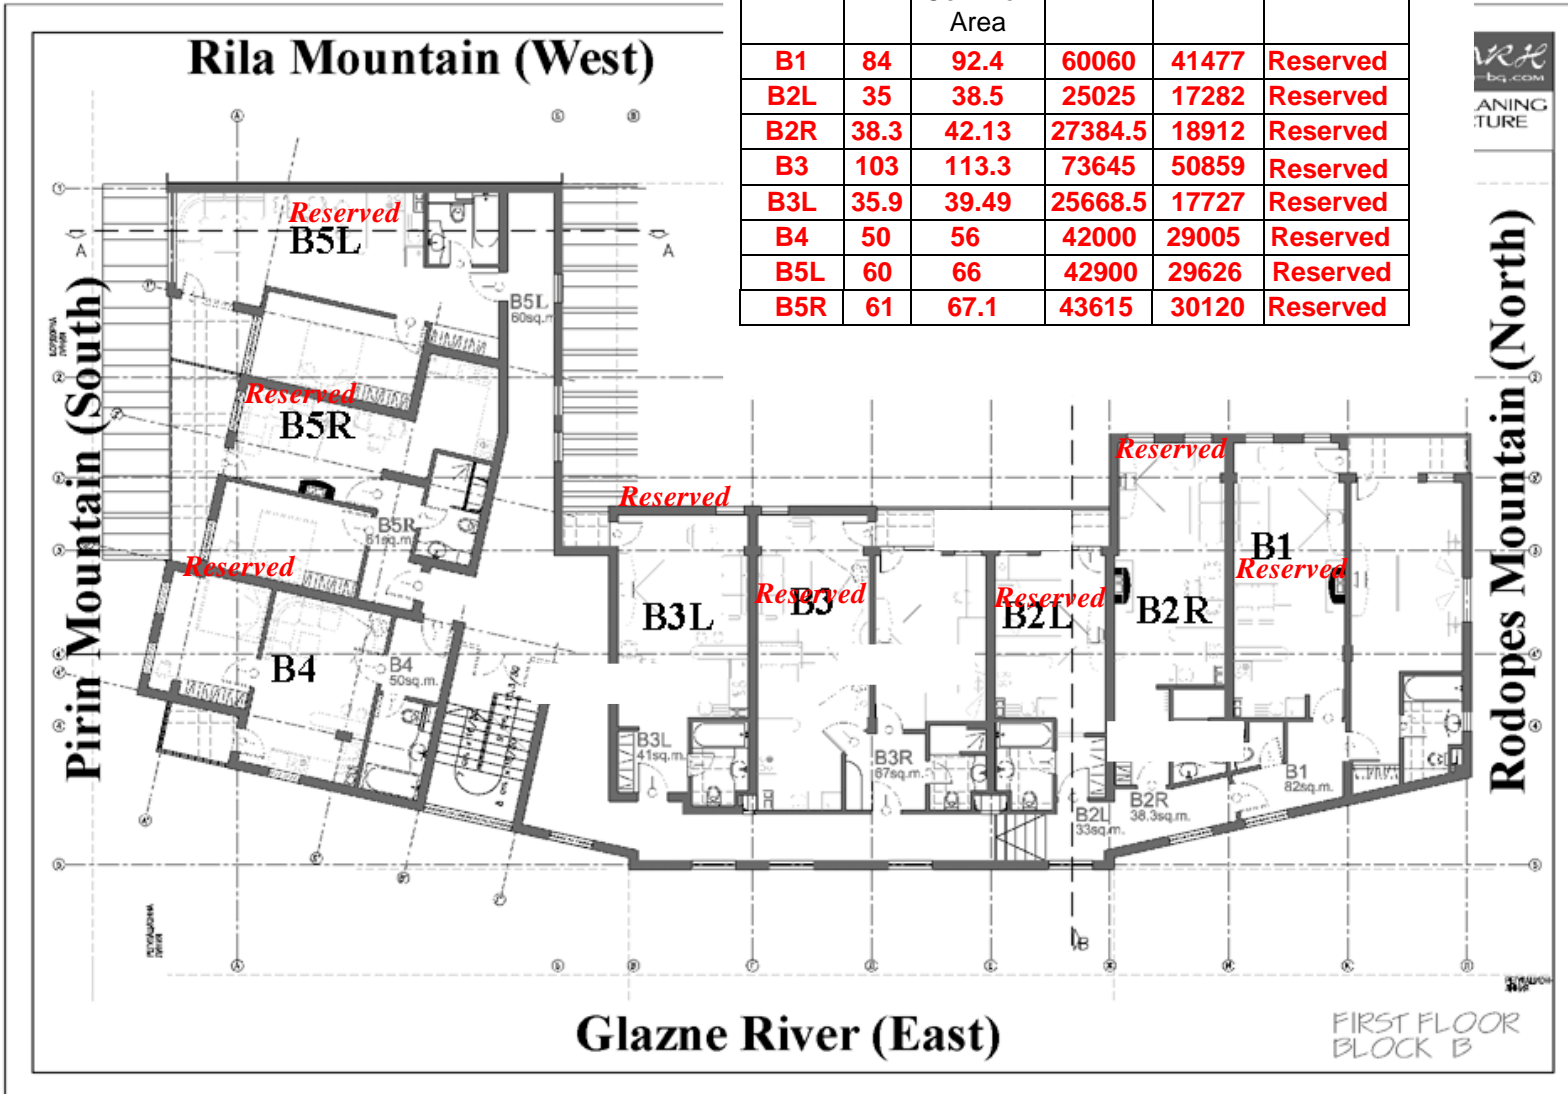

Floor I Wing B Apartments					
Wing B	sq m	Including Common Area	Euro	GBP	Availability
B1	84	92.4	60060	41477	Reserved
B2L	35	38.5	25025	17282	Reserved
B2R	38.3	42.13	27384.5	18912	Reserved
B3	103	113.3	73645	50859	Reserved
B3L	35.9	39.49	25668.5	17727	Reserved
B4	50	56	42000	29005	Reserved
B5L	60	66	42900	29626	Reserved
B5R	61	67.1	43615	30120	Reserved

Rodopes Mountain (North)

FIRST FLOOR
BLOCK B